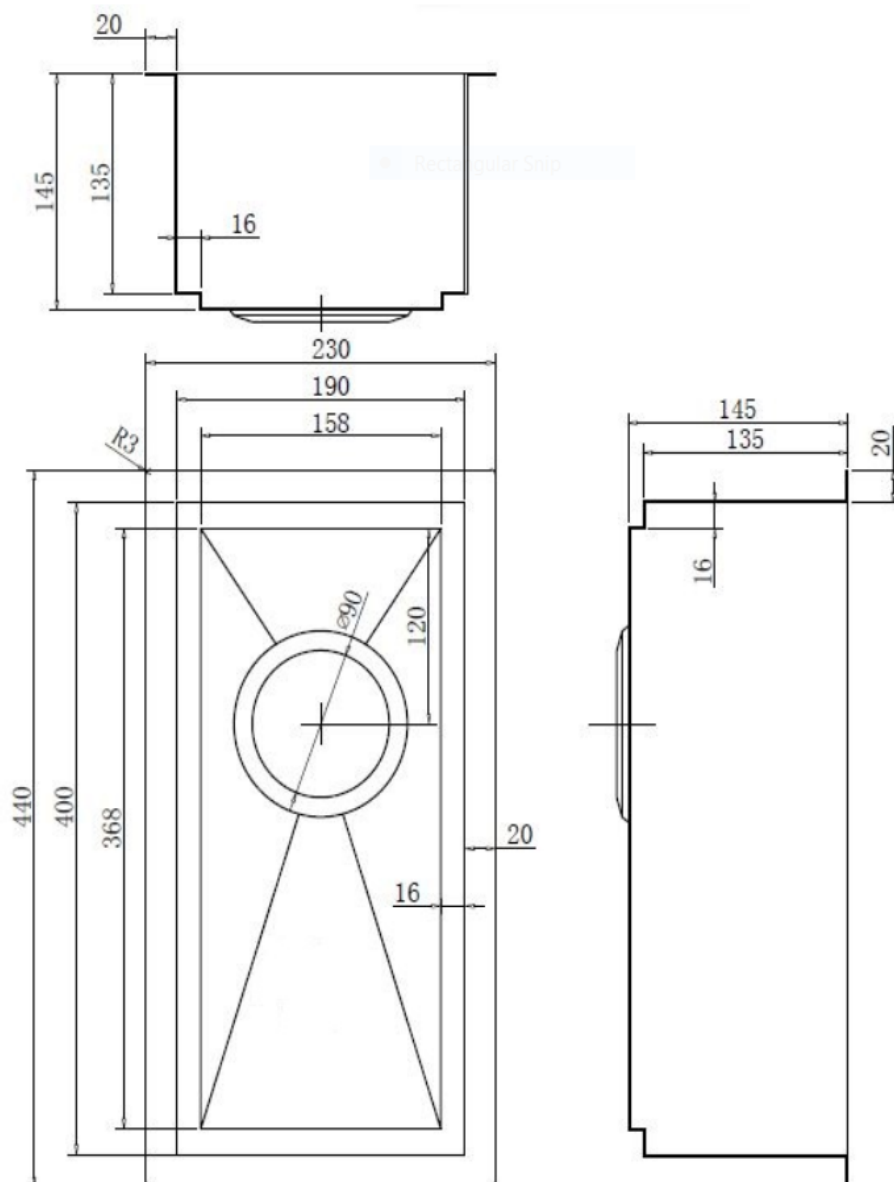

ANTEGRA

SINK FUSION

Tech Spec & Model Codes for the 190 sink with a 16mm Step Ledge

Stainless Steel	AU/ANT/190/16 - ST
Gold Brass	AU/ANT/190/16 - GB
Copper	AU/ANT/190/16 - CO
Gun Metal	AU/ANT/190/16 - GM

ANTEGRA

SINK FUSION

Tech Spec & Model Codes for the 450 Sink with a 16mm Step Ledge

Stainless Steel
 Gold Brass
 Copper
 Gun Metal

AU/ANT/450/16/ ST
 AU/ANT/450/16/GB
 AU/ANT/450/16/CO
 AU/ANT/450/16/GM

ANTEGRA

SINK FUSION

Tech Spec & Model Codes for the 700 Sink with a 16mm Step Ledge

Stainless Steel
 Gold Brass
 Copper
 Gun Metal

AU/ANT/700/16/ST
 AU/ANT/700/16/GB
 AU/ANT/700/16/CO
 AU/ANT/700/16/GM