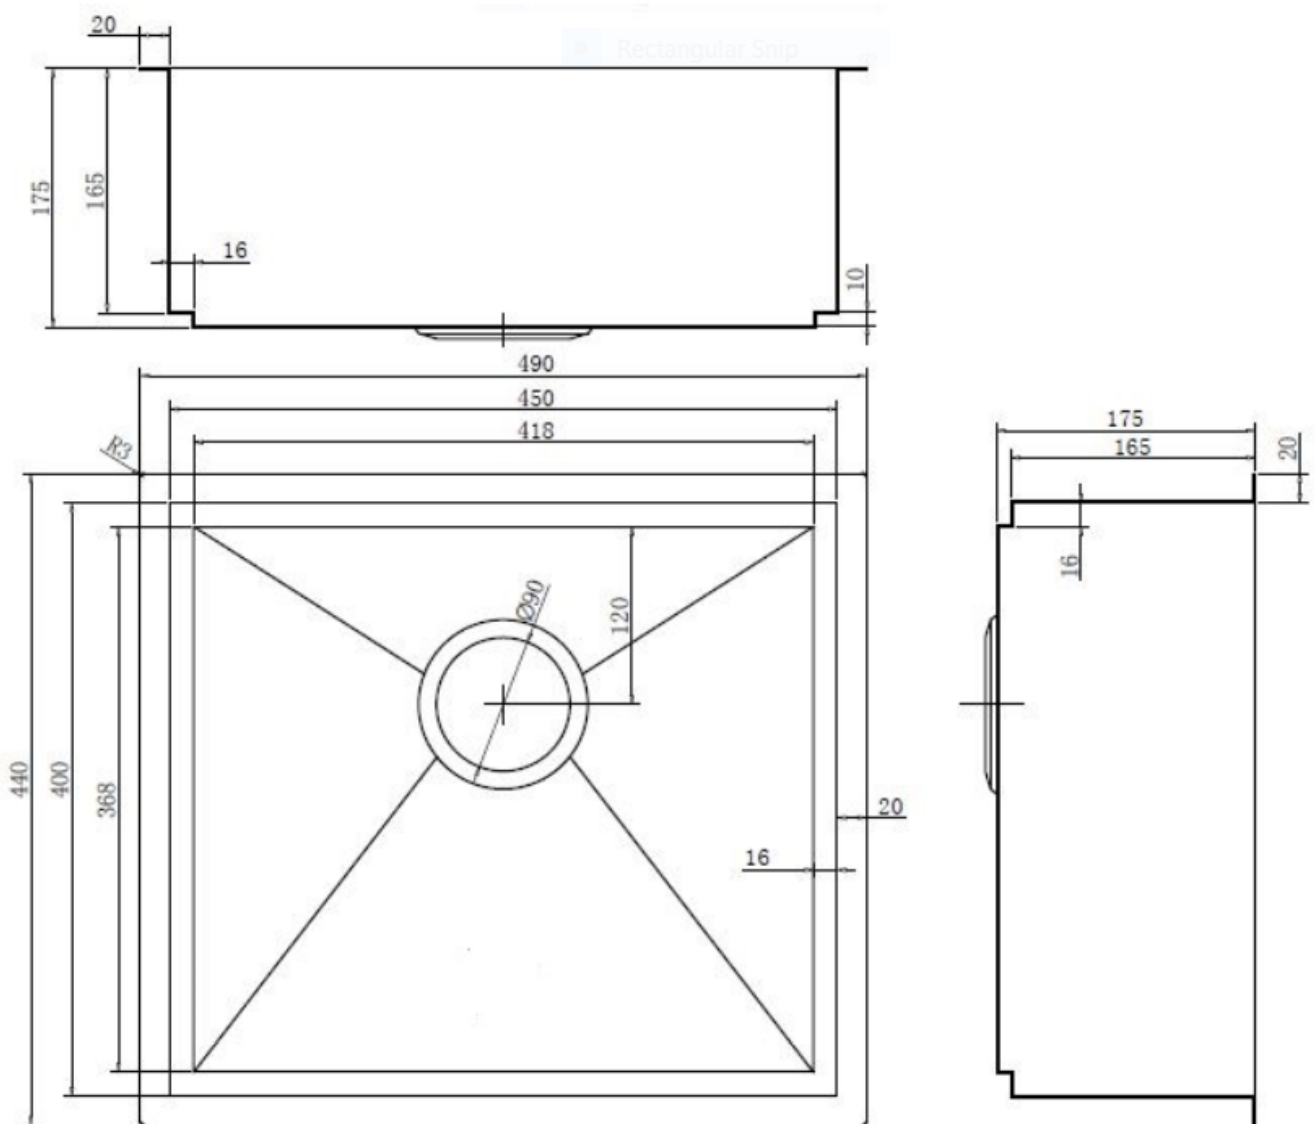

ANTEGRA

SINK FUSION

Tech Spec & Model Codes for the 190 sink with a 16mm Step Ledge

Stainless Steel	AU/ANT/190/16 - ST
Gold Brass	AU/ANT/190/16 - GB
Copper	AU/ANT/190/16 - CO
Gun Metal	AU/ANT/190/16 - GM

ANTEGRA

SINK FUSION

Tech Spec & Model Codes for the 450 Sink with a 16mm Step Ledge

Stainless Steel
 Gold Brass
 Copper
 Gun Metal

AU/ANT/450/16/ ST
 AU/ANT/450/16/GB
 AU/ANT/450/16/CO
 AU/ANT/450/16/GM

ANTEGRA