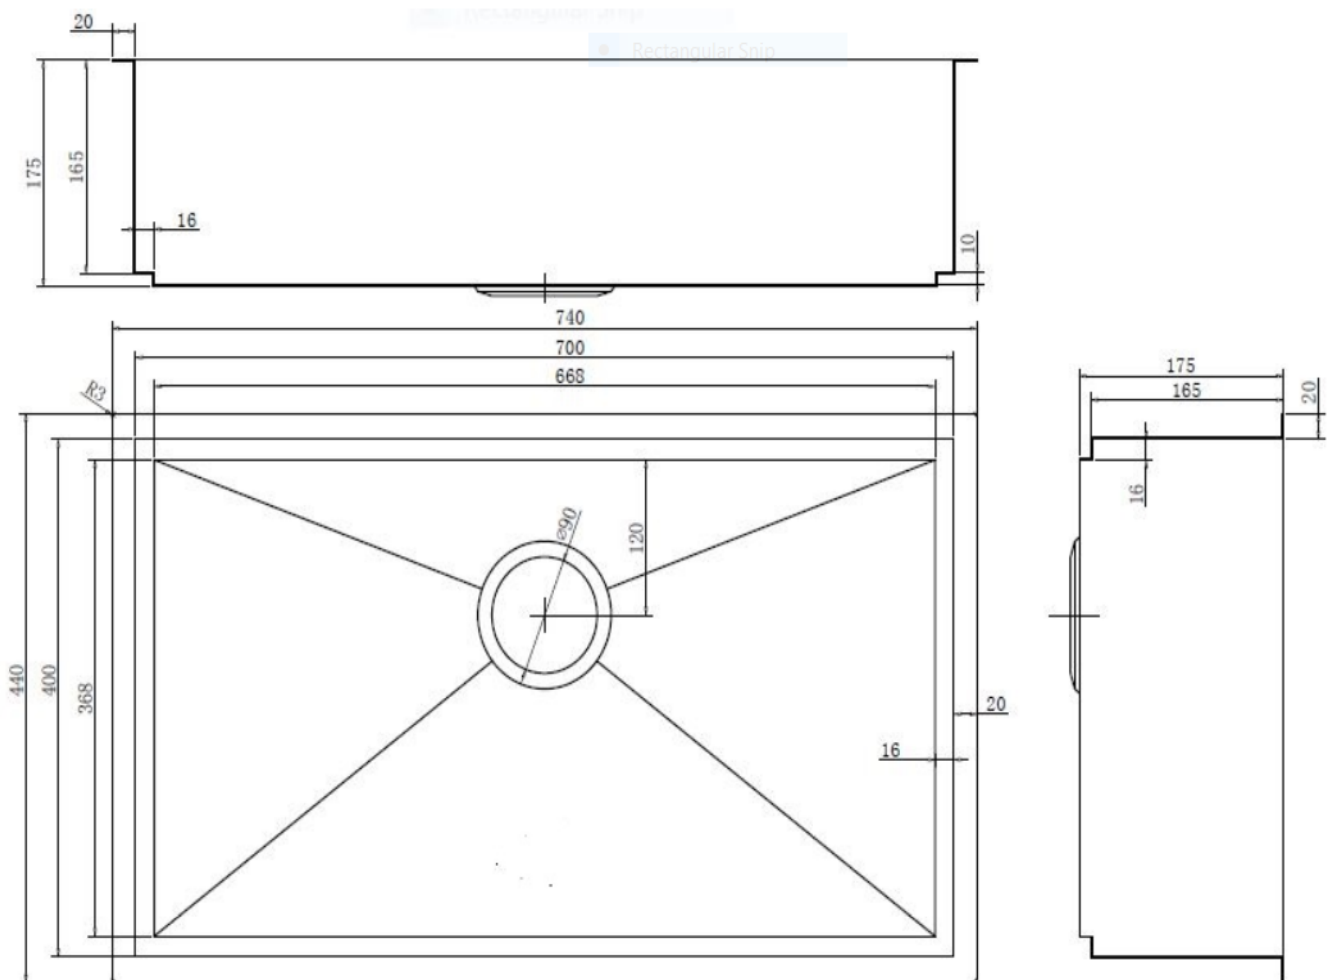

ANTEGRA

SINK FUSION

Tech Spec & Model Codes for the 450 Sink with a 16mm Step Ledge

Stainless Steel
 Gold Brass
 Copper
 Gun Metal

AU/ANT/450/16/ ST
 AU/ANT/450/16/GB
 AU/ANT/450/16/CO
 AU/ANT/450/16/GM

ANTEGRA

SINK FUSION

Tech Spec & Model Codes for the 700 Sink with a 16mm Step Ledge

Stainless Steel
 Gold Brass
 Copper
 Gun Metal

AU/ANT/700/16/ST
 AU/ANT/700/16/GB
 AU/ANT/700/16/CO
 AU/ANT/700/16/GM